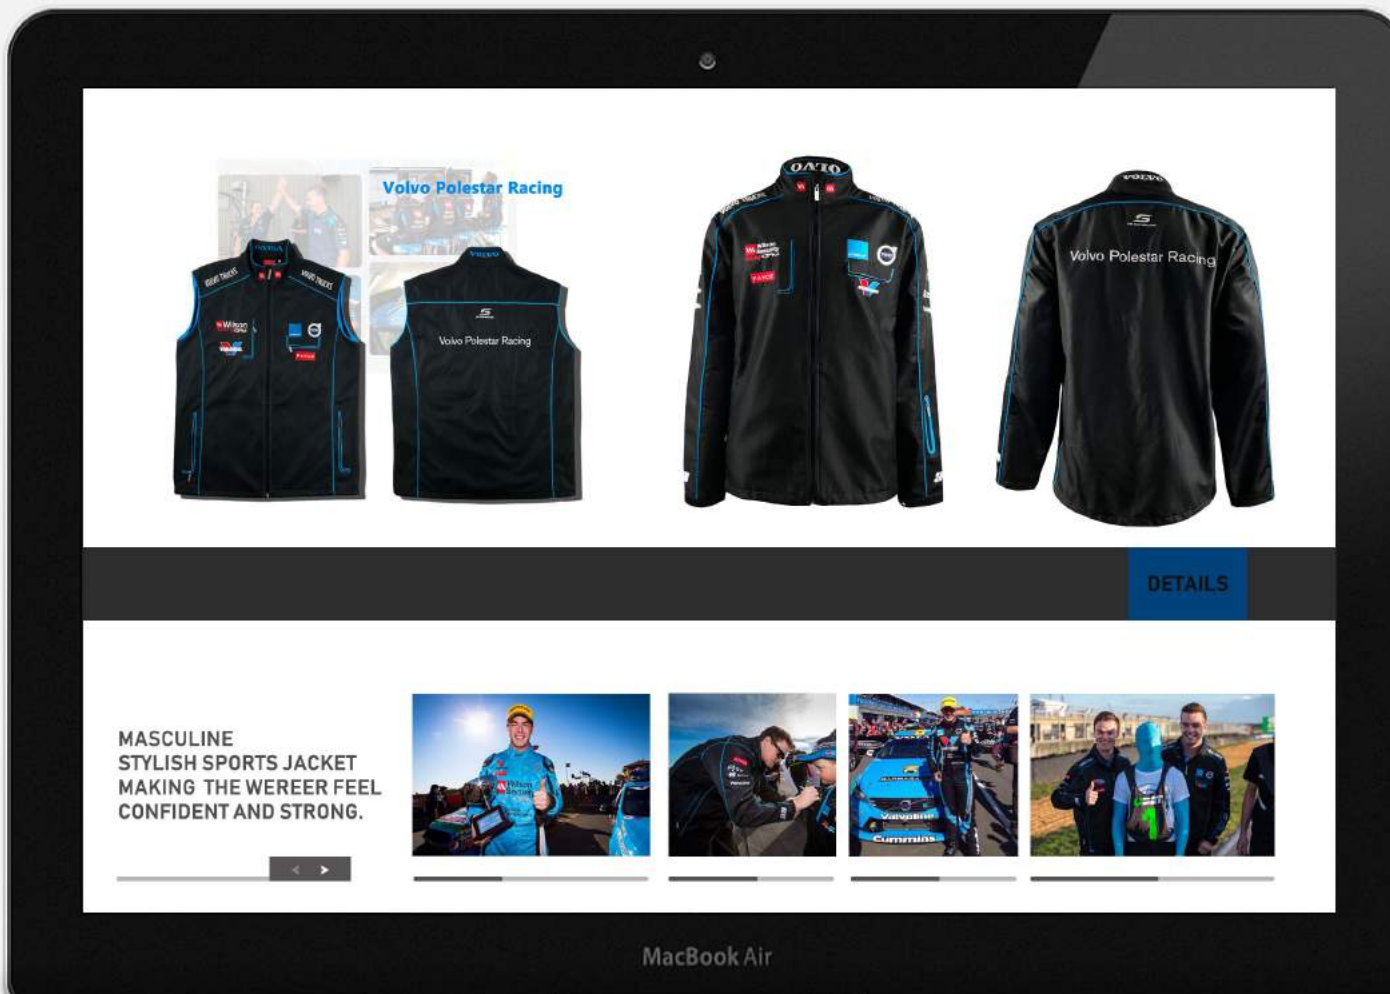

# RACING CLOTHING AND TEAMWEAM

Vibrant blue stripes used against black breathable material, the use of the bright embroidery is also very eye-catching.

2 / 3

**VOLVO** Q x

[SHOP](#)    [TEAMWEAR](#)

[RACING CLOTHING](#)

[RACING SHIRT](#)

[VOLVOLINE](#)

**Bright blue contrasting colour against  
The black making  
A recognisable team colour.**

## DETAILS PAGE SHOWS